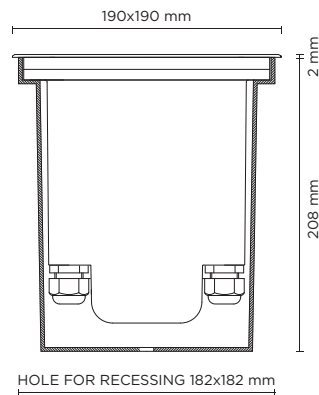

# HYDROQUADRO MEDIUM

Square ground-recessed luminaire for outdoor installation, Phospho-chromatised and polyester powder coated die-cast copper-free aluminium body and stainless steel AISI 304 frame, tempered safety glass, moulded silicone gasket. Built-in LED driver 220-240V 50-60Hz, with 9 CREE XP-G3 LED. IP67 rating.

## Technical data

Wattage	14 WATT
IP Rating	IP67
IK Rating	IK10
Material	High corrosion resistance die-cast copper-free aluminum body
Trim	Stainless steel AISI 304
Coating	Polyester powder coating with phosphochromating pre-finish
Light source	NR. 9 x 1.5W CREE "XP-G3" LED
Screws	Stainless steel
Transformer	Electronic power supply 220/240V 50/60Hz built-in
Static weight resistance	Max 5000 Kg
Gasket	Silicone rubber
Glass	Tempered
Cable gland	Double M20
Adjustable	+/- 15 degrees
Power cable	1 mt. neoprene power cable included
Gross weight	2,80 Kg
Included	Polypropilene recessing box included